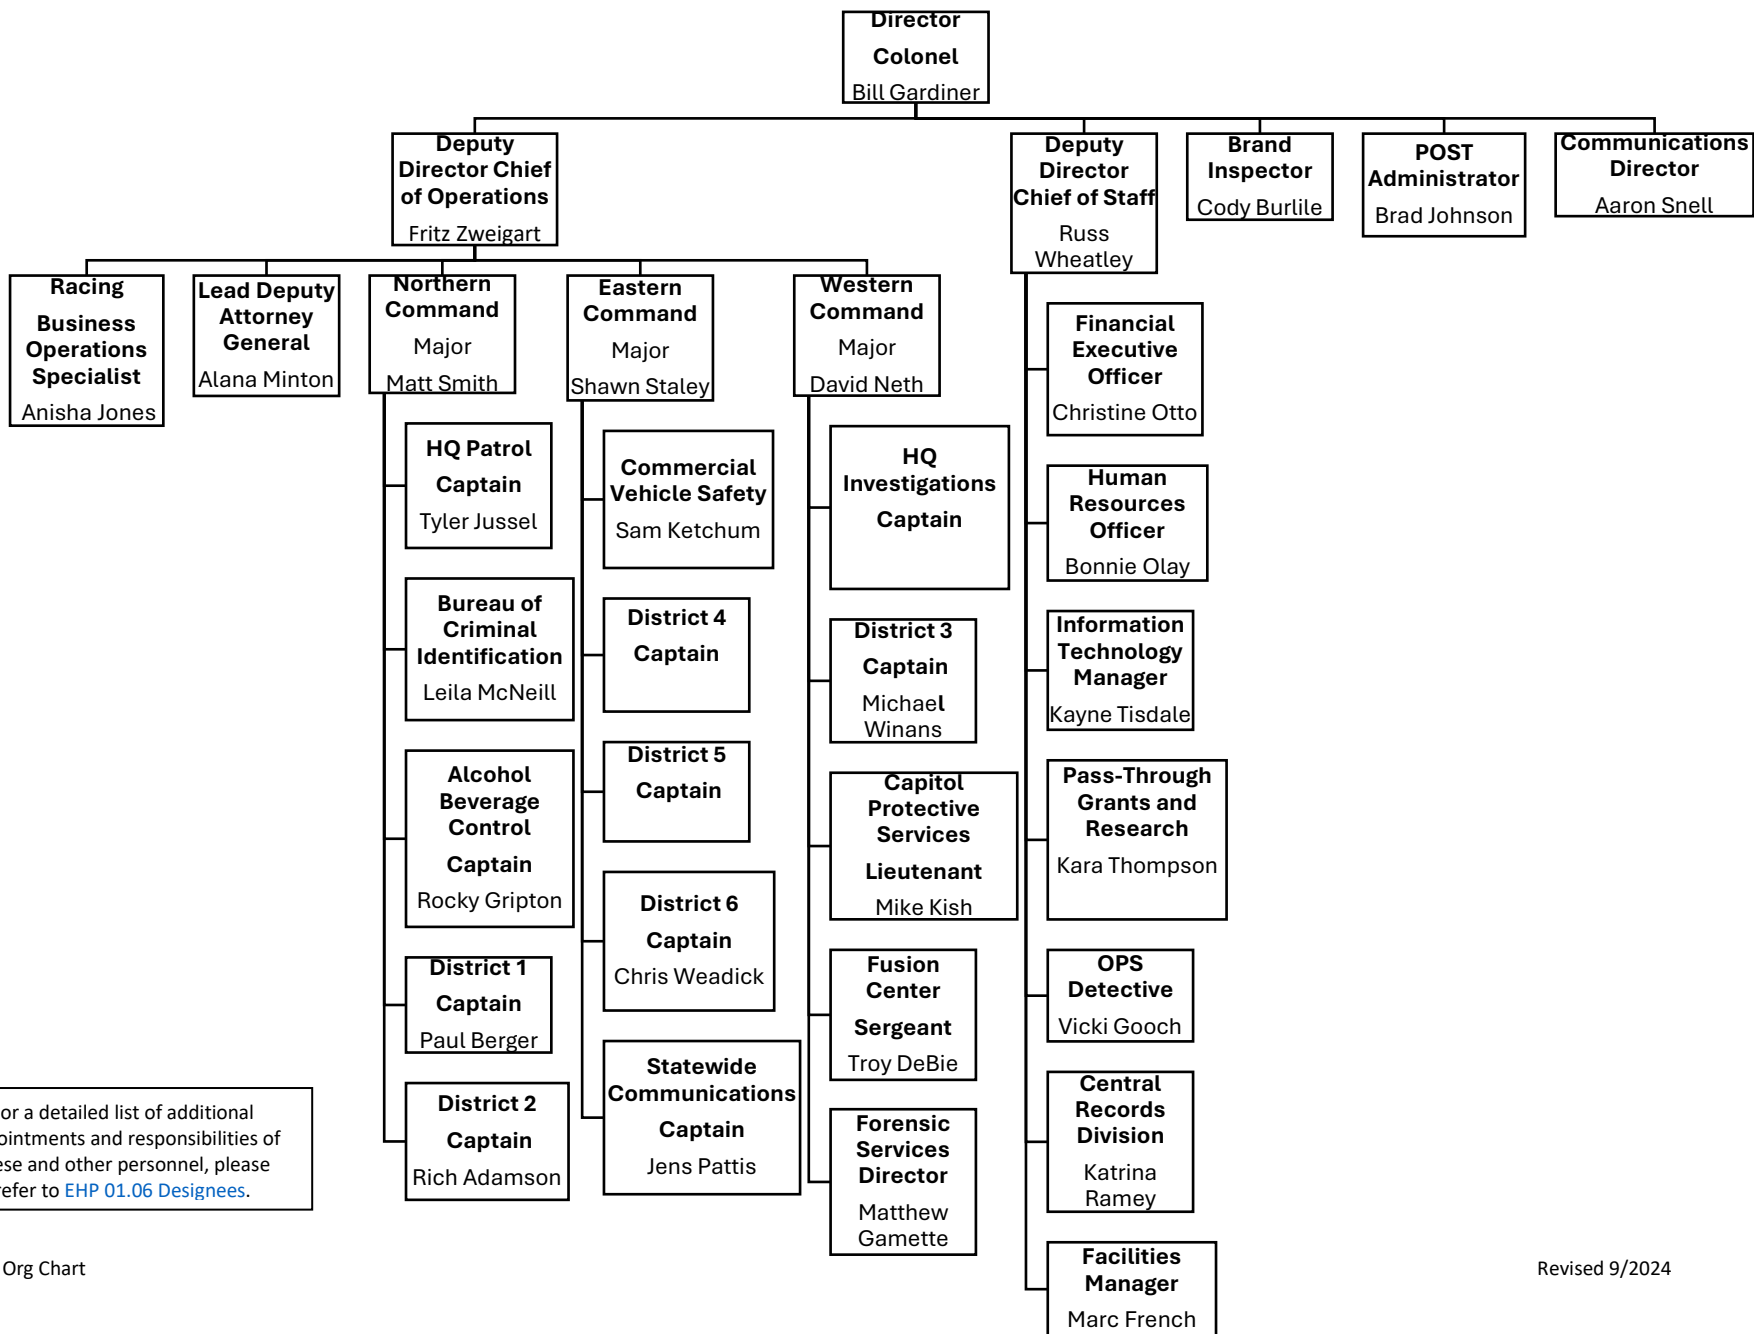

Idaho State Police Organization Chart

For a detailed list of additional appointments and responsibilities of these and other personnel, please refer to [EHP 01.06 Designees](#).