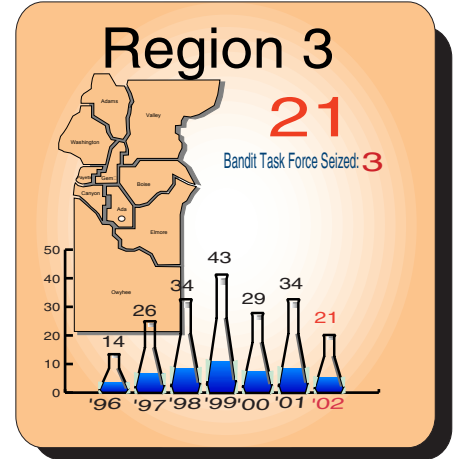

Idaho

Clandestine Methamphetamine

Lab Seizures

by Region
(1996-2002)

Total Meth Lab Seizures
Decreased 17% from 2001.

*Idaho State Police Investigations
&
Bandit Task Force*

Compiled by Idaho Statistical Analysis Center

The methamphetamine lab seizures above are those in which the Idaho State Police and Bandit Task Force have participated.