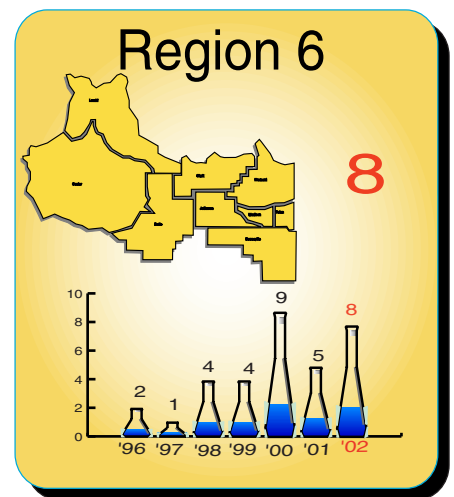

Idaho

Clandestine Methamphetamine

Lab Seizures

by Region
(1996-2002)

Total Meth Lab Seizures
Decreased 17% from 2001.

*Idaho State Police Investigations
&
Bandit Task Force*

Compiled by Idaho Statistical Analysis Center

The methamphetamine lab seizures above are those in which the Idaho State Police and Bandit Task Force have participated.