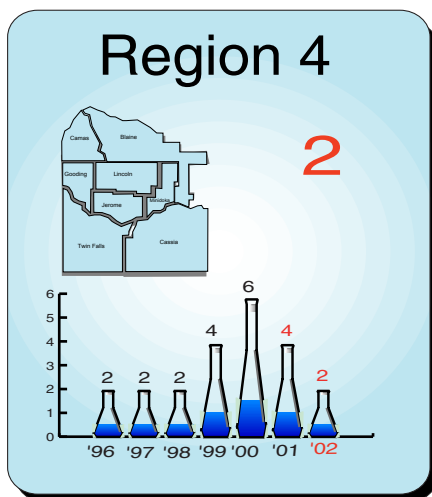

Idaho

Clandestine Methamphetamine

Lab Seizures

by Region
(1996-2002)

Total Meth Lab Seizures
Decreased 17% from 2001.

*Idaho State Police Investigations
&
Bandit Task Force*

Compiled by Idaho Statistical Analysis Center

The methamphetamine lab seizures above are those in which the Idaho State Police and Bandit Task Force have participated.