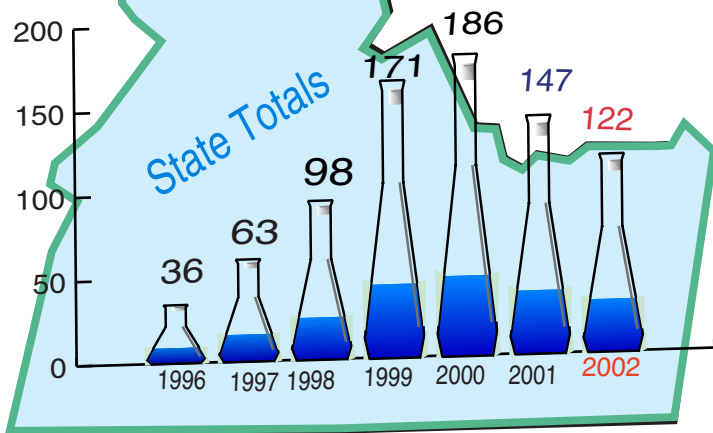

Idaho

Clandestine Methamphetamine

Lab Seizures

by Region
(1996-2002)

Total Meth Lab Seizures
Decreased 17% from 2001.

*Idaho State Police Investigations
&
Bandit Task Force*

Compiled by Idaho Statistical Analysis Center

The methamphetamine lab seizures above are those in which the Idaho State Police and Bandit Task Force have participated.