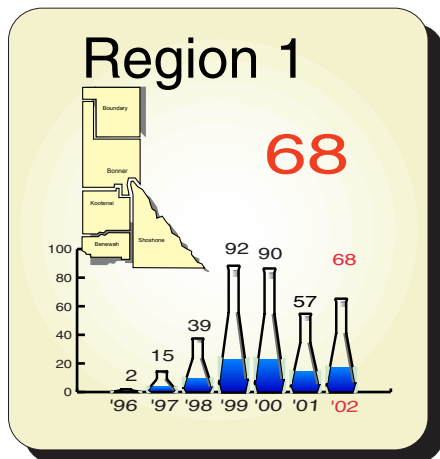

Idaho

Clandestine Methamphetamine

Lab Seizures

by Region
(1996-2002)

Total Meth Lab Seizures
Decreased 17% from 2001.

*Idaho State Police Investigations
&
Bandit Task Force*

Compiled by Idaho Statistical Analysis Center

The methamphetamine lab seizures above are those in which the Idaho State Police and Bandit Task Force have participated.