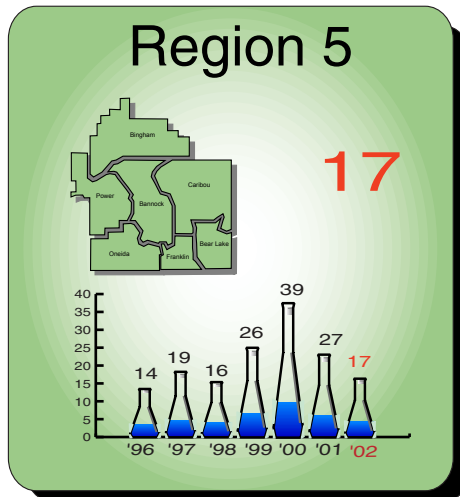

Idaho

Clandestine Methamphetamine

Lab Seizures

by Region
(1996-2002)

Total Meth Lab Seizures
Decreased 17% from 2001.

*Idaho State Police Investigations
&
Bandit Task Force*

Compiled by Idaho Statistical Analysis Center

The methamphetamine lab seizures above are those in which the Idaho State Police and Bandit Task Force have participated.