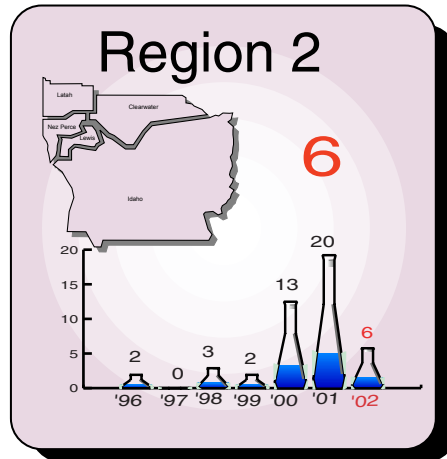

Idaho

Clandestine Methamphetamine

Lab Seizures

by Region
(1996-2002)

Total Meth Lab Seizures
Decreased 17% from 2001.

*Idaho State Police Investigations
&
Bandit Task Force*

Compiled by Idaho Statistical Analysis Center

The methamphetamine lab seizures above are those in which the Idaho State Police and Bandit Task Force have participated.